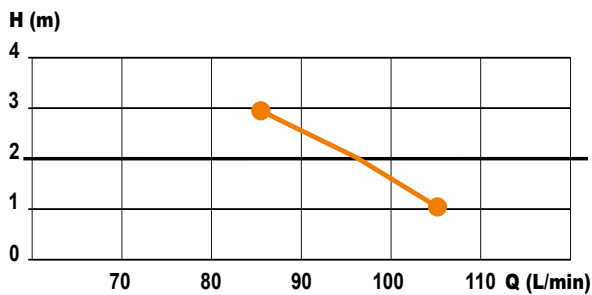

3 L

**SANICOMPACT SILENCE ECO+
CR15**

220-240 V - 50-60 Hz - 2,5 A - 550 W - IP44 - ⚡

SANICOMPACT® PRO
SILENCE ECO+ code: C11

SANICOMPACT® ELITE
SILENCE ECO+ code: C6

SANICOMPACT® LUXE
SILENCE ECO+ code: C3